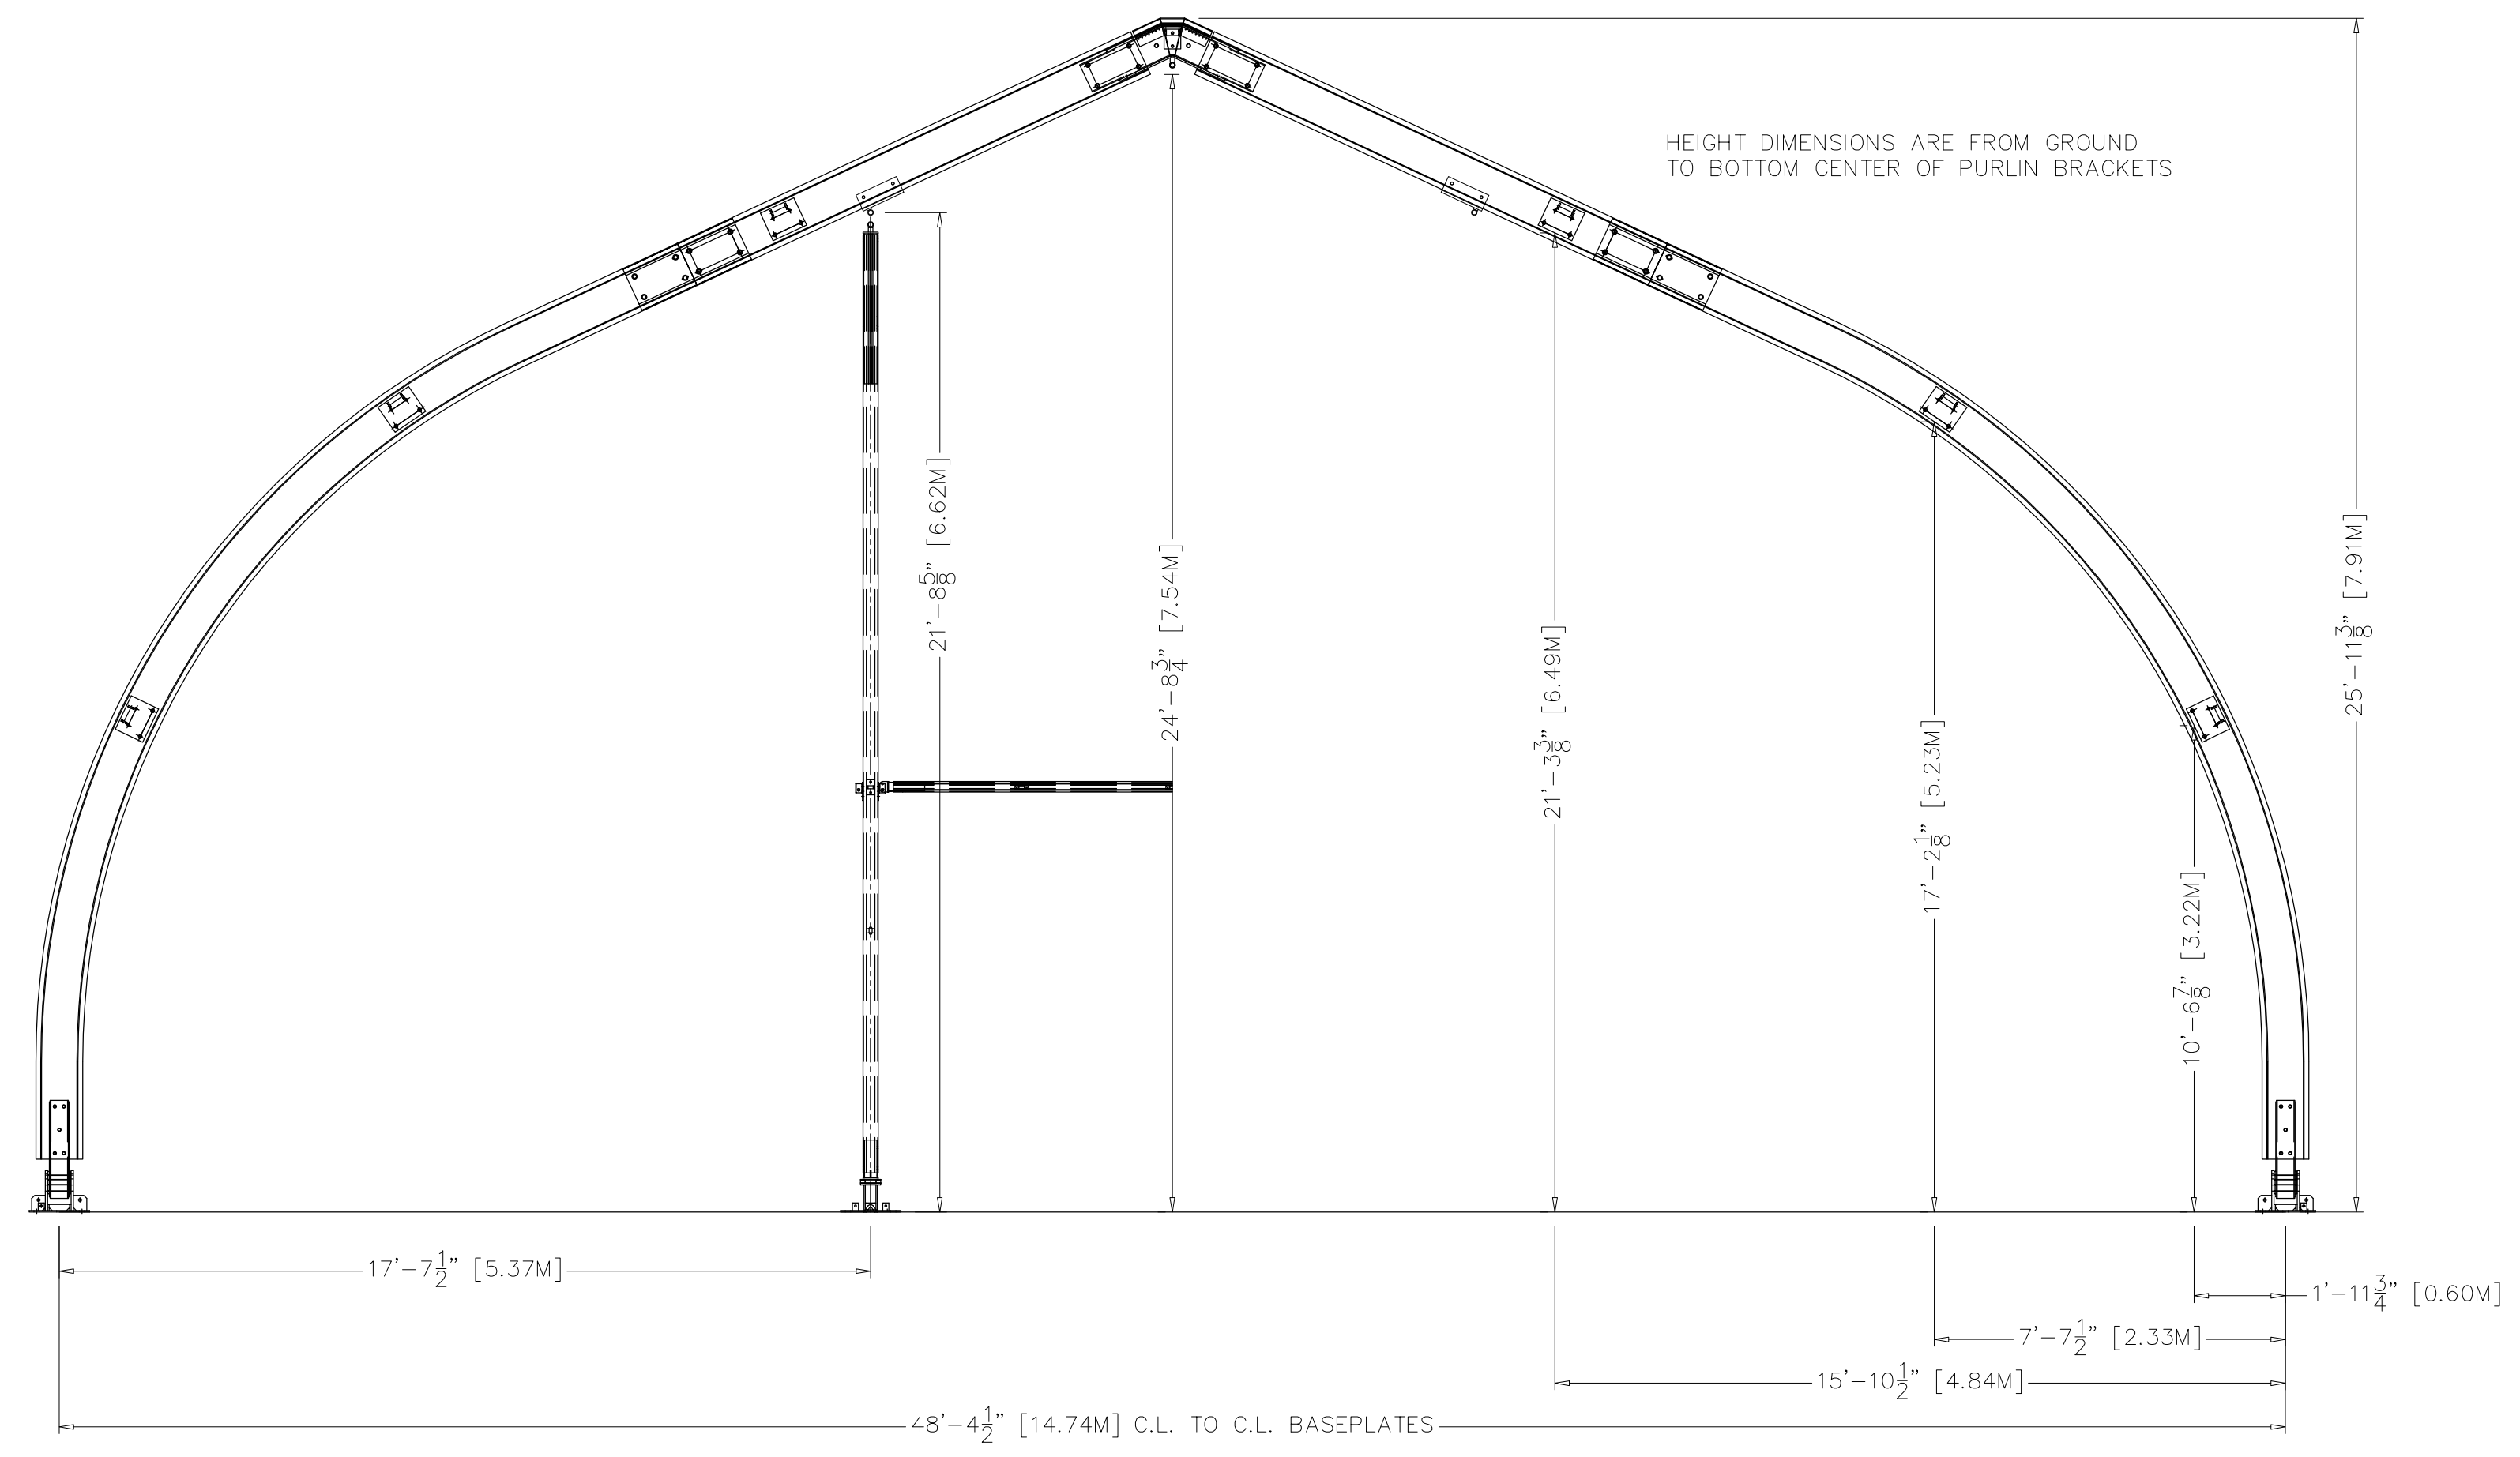

REV.	DATE	DESCRIPTION	NAME
0	12MAR2010	ORIGINAL RELEASE	SH

This drawing is the property of Universal Rentals, LLC and needs to be treated as confidential. The drawing and the engineering information contained may not be reproduced in whole or in part, and may not be used in manufacturing or for design work, without the written approval from Universal Rentals. Retention of this document shall constitute acceptance of these terms. If you were given this drawing or a copy without Universal Rental's consent, please delete this drawing or contact Universal Rentals, LLC.

ALLSITE STRUCTURE RENTAL
4540 COPPER SAGE ST, LAS VEGAS, NV 89115
WWW.RENTUNIVERSAL.COM

TITLE:				TFS/RV 15M GABLE VIEW w/ INTERNAL HEIGHTS			
DRAWN: SH		CHECKED: DC		DATE: 12MAR2010		REV.: 0	
SIZE C	SCALE N.T.S.	CUSTOMER/JOB:		DWG. NO.: TFSRV15-GV			
SHEET:						1 OF 1