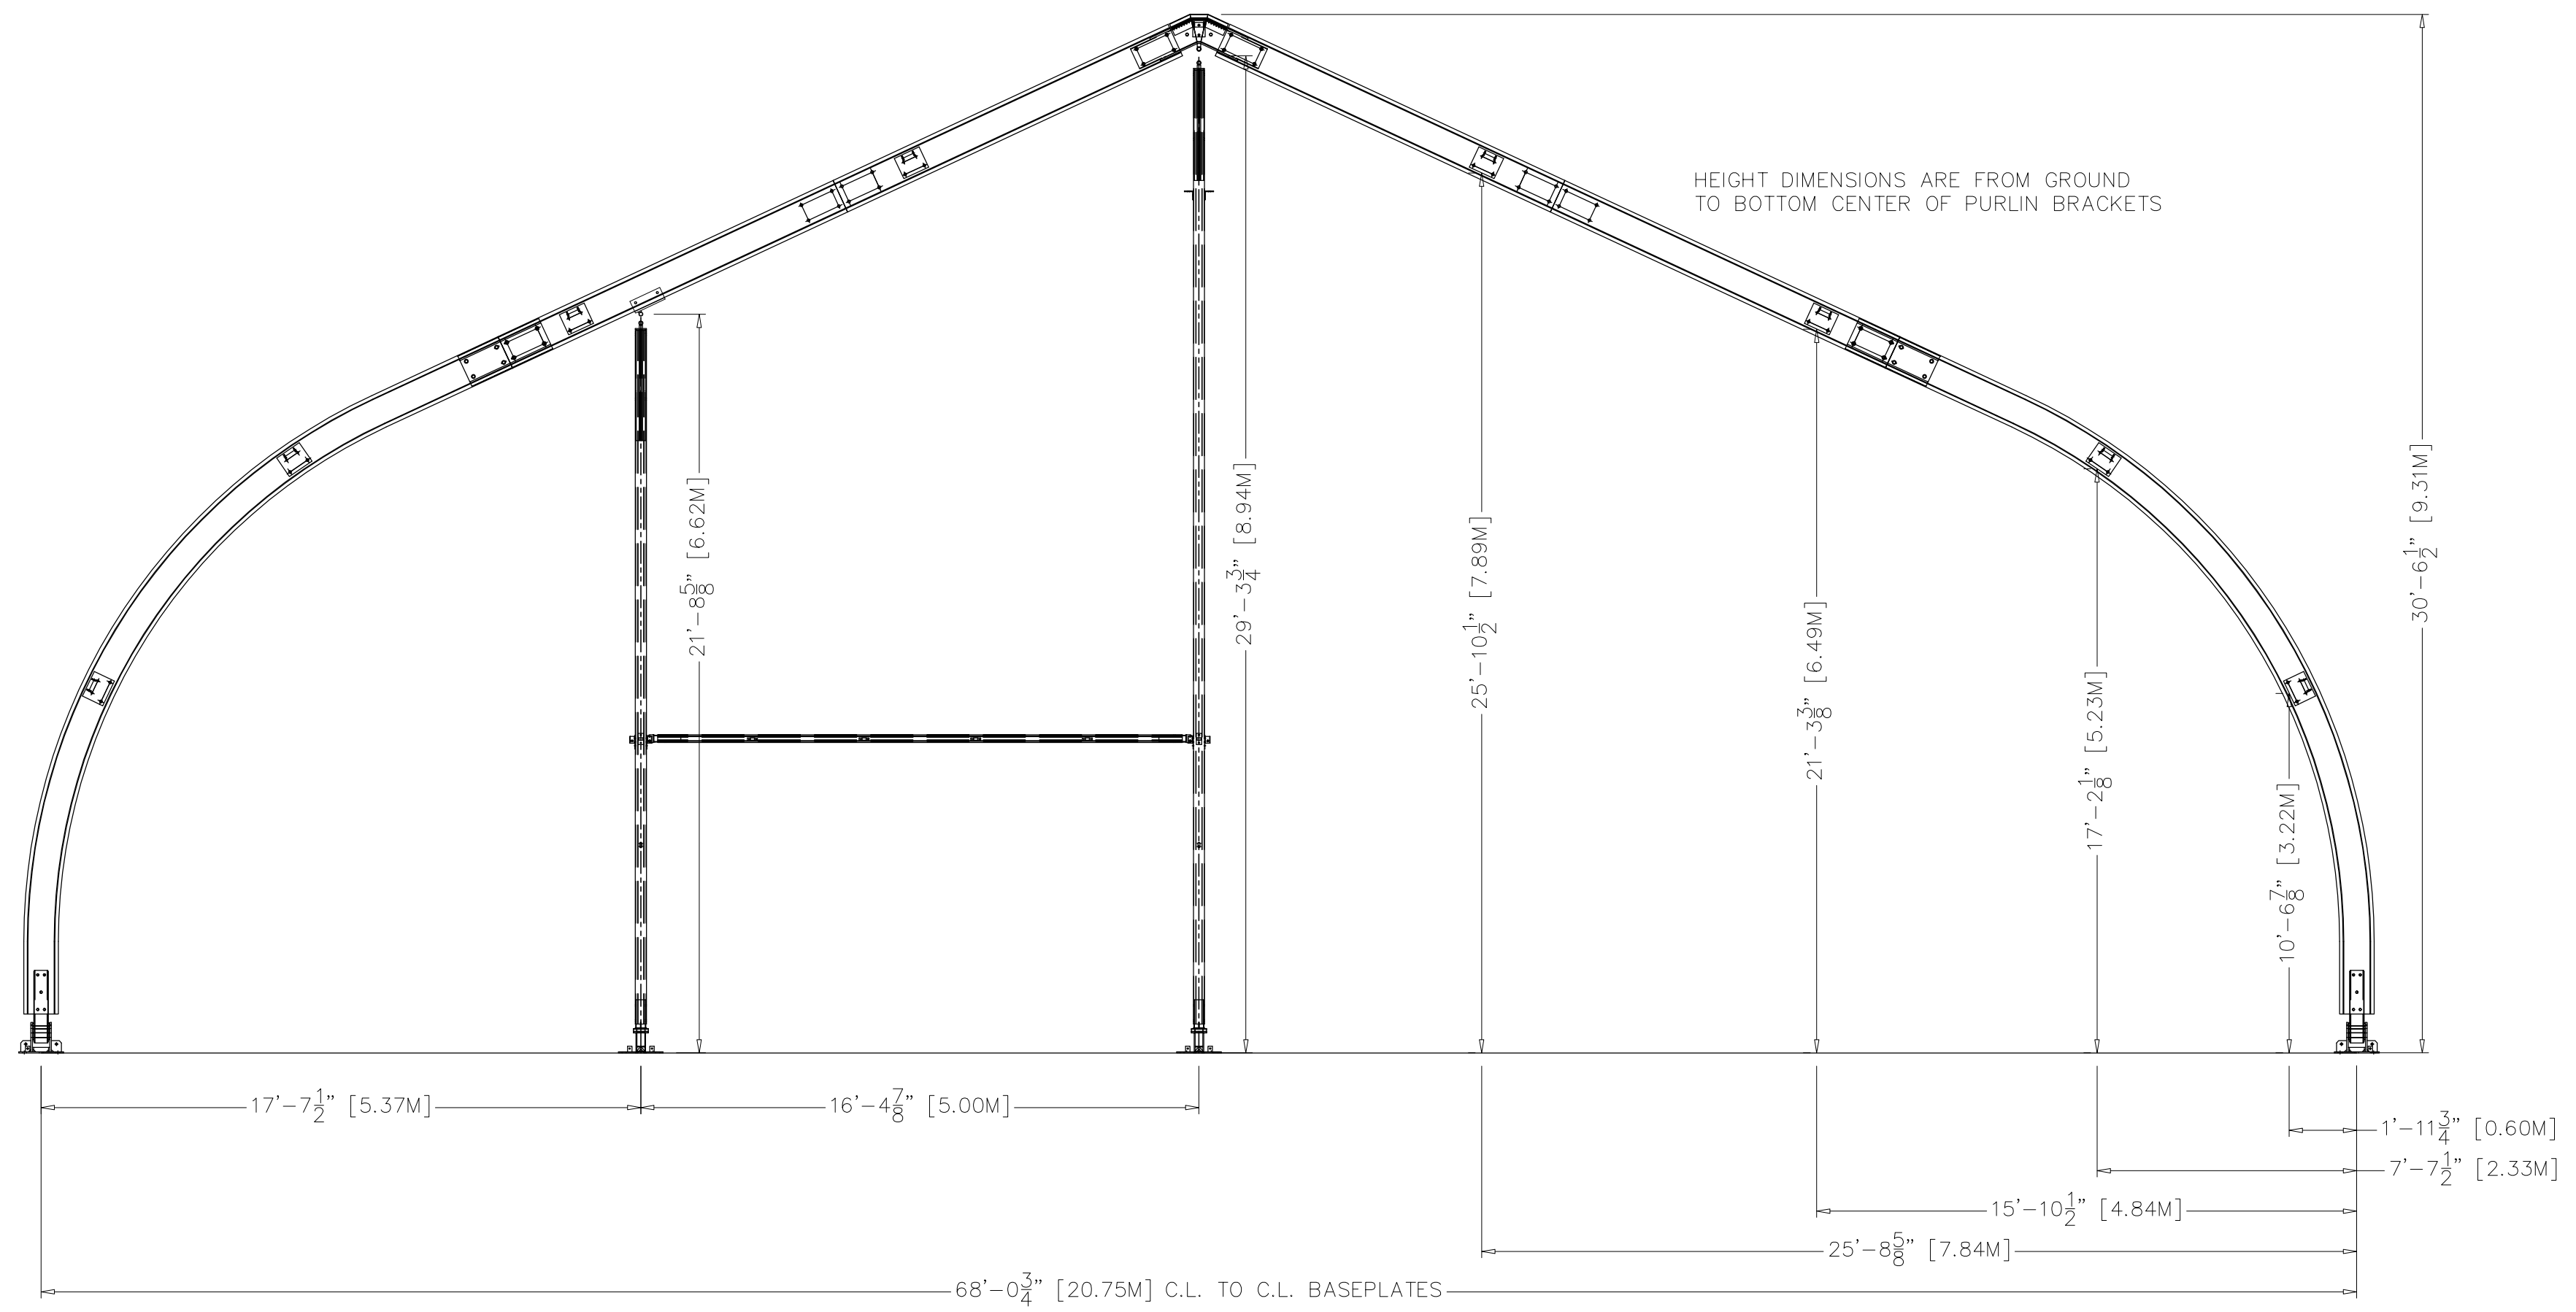

REV.	DATE	DESCRIPTION	NAME
0	12MAR2010	ORIGINAL RELEASE	SH

This drawing is the property of Universal Rentals, LLC and needs to be treated as confidential. The drawing and the engineering information contained may not be reproduced in whole or in part, and may not be used in manufacturing or for design work, without the written approval from Universal Rentals. Retention of this document shall constitute acceptance of these terms. If you were given this drawing or a copy without Universal Rental's consent, please delete this drawing or contact Universal Rentals, LLC.

ALLSITE STRUCTURE RENTAL
4540 COPPER SAGE ST, LAS VEGAS, NV 89115
WWW.RENTUNIVERSAL.COM

TITLE:		TFS/RV 20M GABLE VIEW w/ INTERNAL HEIGHTS			
DRAWN:	SH	CHECKED:	DC	DATE:	12MAR2010
REV.:	0	CUSTOMER/JOB:		DWG. NO.:	TFSRV20-GV
SIZE	SCALE			SHEET:	1 OF 1
C	N.T.S.