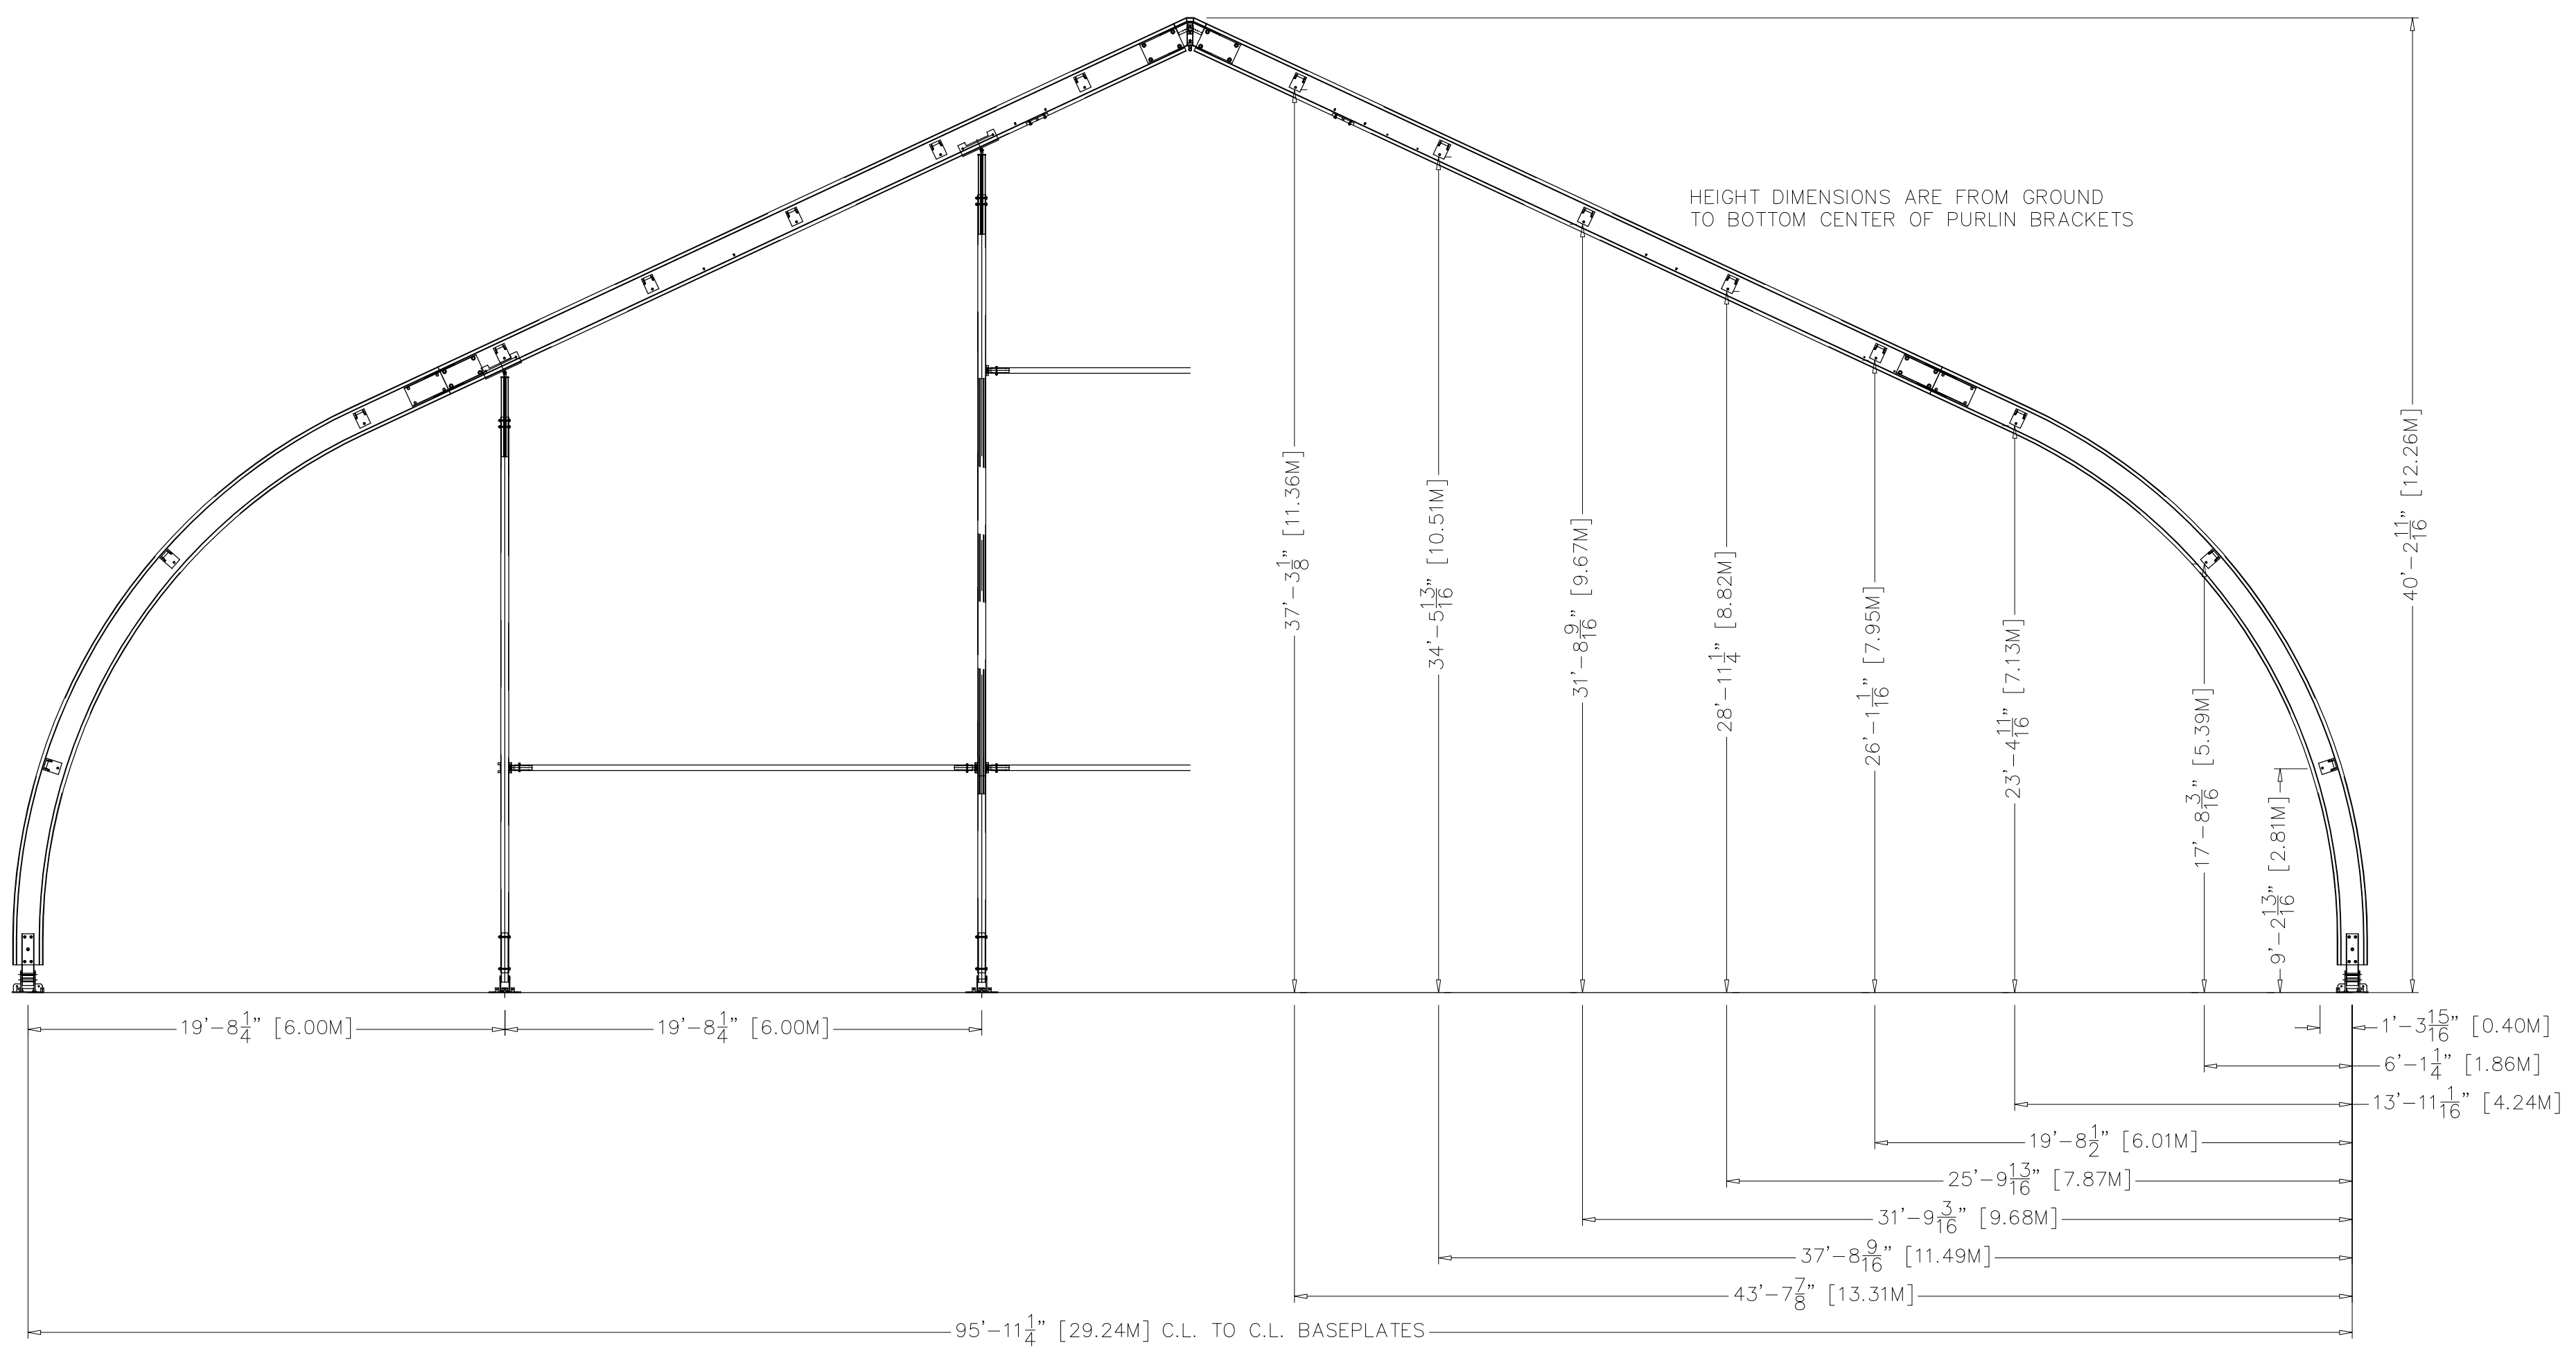

REV.	DATE	DESCRIPTION	NAME
0	09MAR2010	ORIGINAL RELEASE	SH

This drawing is the property of Universal Rentals, LLC and needs to be treated as confidential. The drawing and the engineering information contained may not be reproduced in whole or in part, and may not be used in manufacturing or for design work, without the written approval from Universal Rentals. Retention of this document shall constitute acceptance of these terms. If you were given this drawing or a copy without Universal Rental's consent, please delete this drawing or contact Universal Rentals, LLC.

ALLSITE STRUCTURE RENTAL
4540 COPPER SAGE ST, LAS VEGAS, NV 89115
WWW.RENTUNIVERSAL.COM

TITLE:				TFS/R 29M GABLE VIEW w/ INTERNAL HEIGHTS			
DRAWN: SH		CHECKED: DC		DATE: 09MAR2010		REV.: 0	
SIZE	SCALE	CUSTOMER/JOB:		DWG. NO.:			
C	N.T.S.			TFSR29-GV			
						SHEET: 1 OF 1